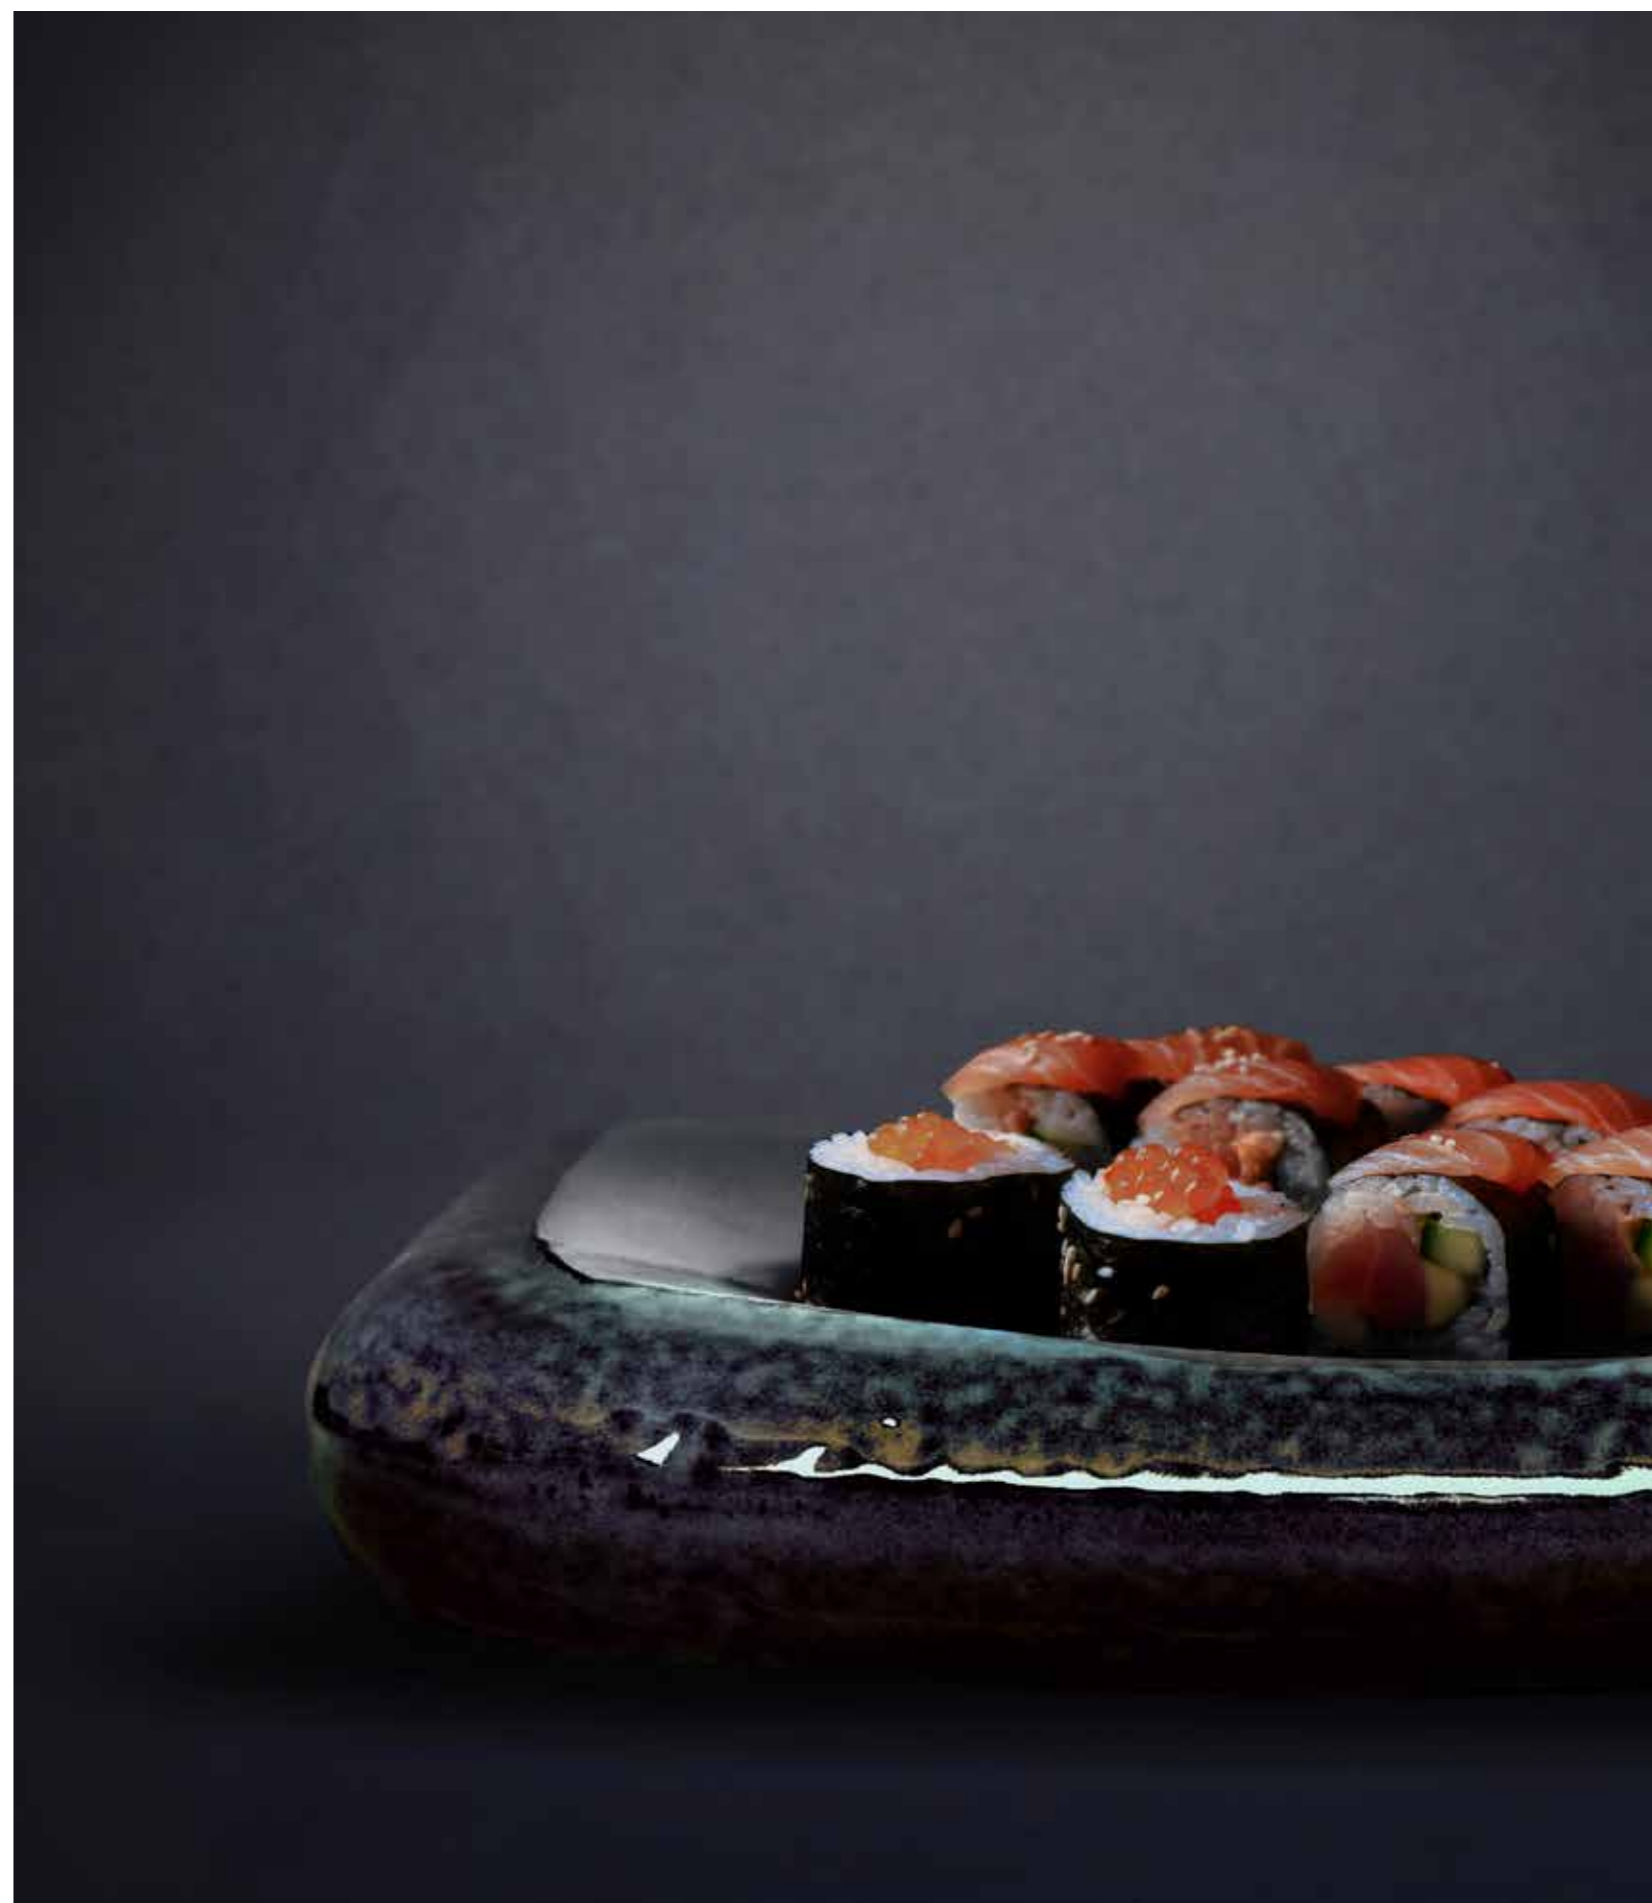

↳ **SUSHI MYSTIC**

Ref. 204-0061 | EAN: 8435123277602

6 | U/V 1 | -

Ref. 204-0060 | EAN: 8435123277596

6 | U/V 1 | -

Ref. 204-0059 | EAN: 8435123277589

6 | U/V 1 | -

Ref. 204-0245 | EAN: 8435123293930

6 | U/V 1 | -

Ref. 204-0057 | EAN: 8435123277565

6 | U/V 1 | -