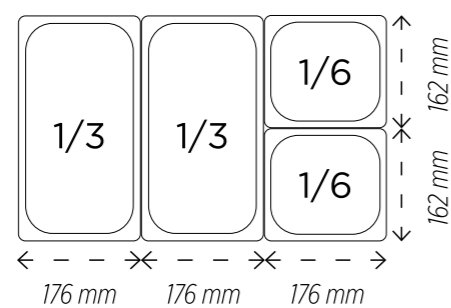

Ref. 175-B495/W | EAN: 8435123236258

18 | U/V1 | 324

Ref. 175-B495/B | EAN: 8435123236265

18 | U/V1 | 324

Ref. 175-B494/B | EAN: 8435123236388

24 | U/V1 | 720

Ref. 175-B500/W | EAN: 8435123236432

28 | U/V1 | 336

Ref. 175-B499/W | EAN: 8435123236296

28 | U/V1 | 504

Ref. 175-B498/B | EAN: 8435123236425

12 | U/V1 | 192

Ref. 175-B499/B | EAN: 8435123236302

28 | U/V1 | 504