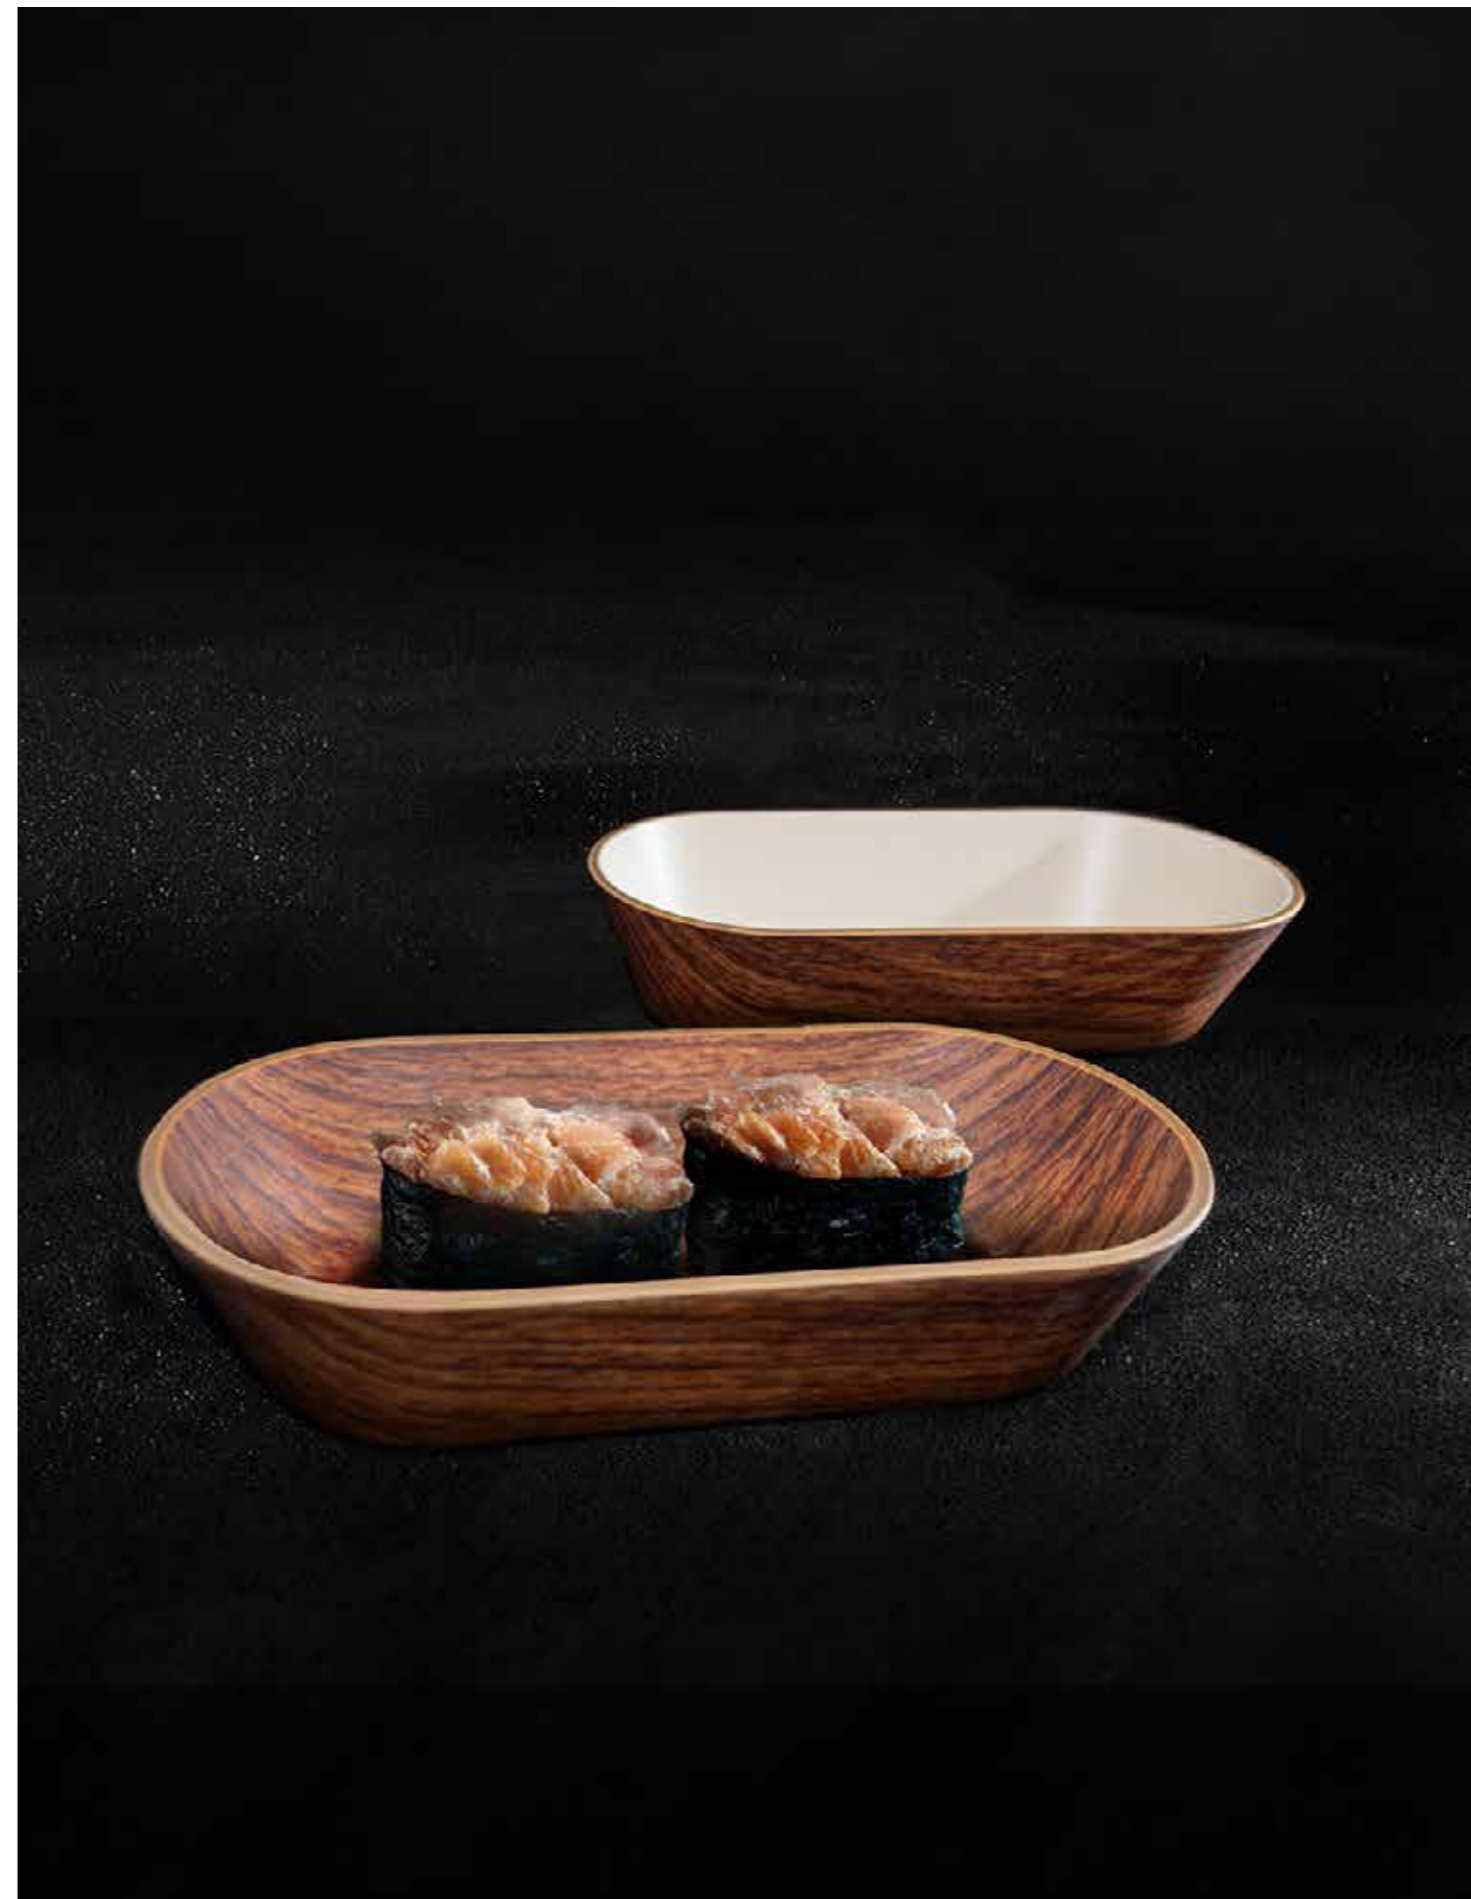

Ref.146-0103 | EAN: 8435123294753

36 | U/V 1 | -

Ref. 146-0105 | EAN: 8435123294777

36 | U/V 1 | -

Ref. 146-0107 | EAN: 8435123294791

24 | U/V 1 | -

Ref. 146-0109 | EAN: 8435123294814

24 | U/V 1 | -

Ref. 146-0111 | EAN: 8435123294838

24 | U/V 1 | -