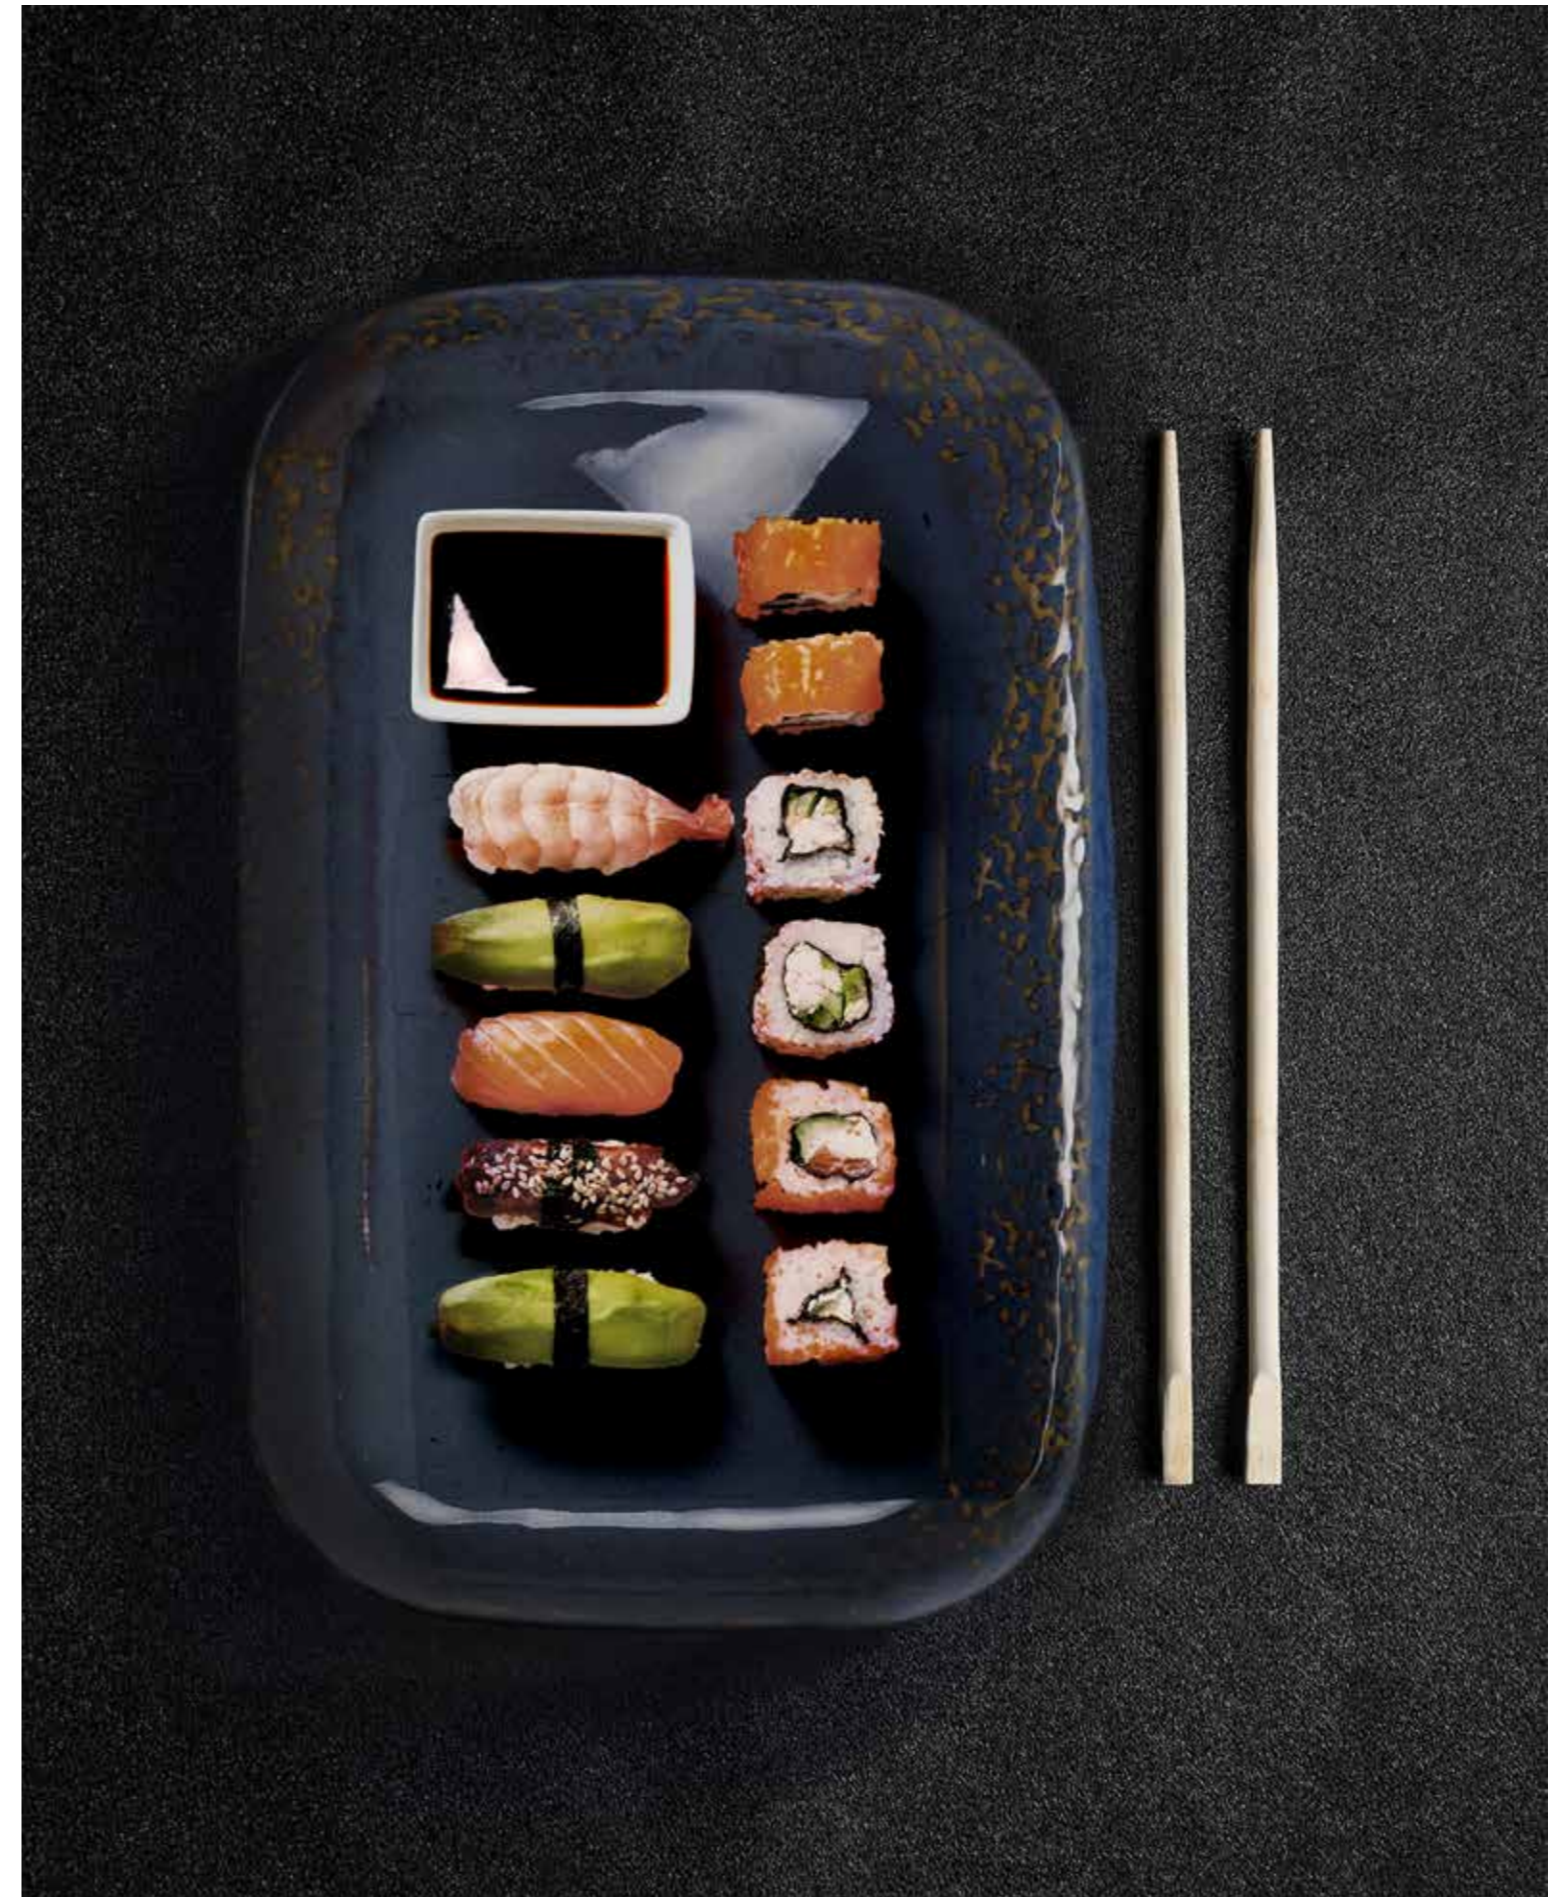

↳ **SUSHI RHEA**

Ref. 204-0085 | EAN: ----

📦 6 | U/V1 | 🍴 -

Ref. 204-0084 | EAN: 8435123286123

📦 6 | U/V1 | 🍴 -

Ref. 204-0083 | EAN: 8435123286116

📦 6 | U/V1 | 🍴 -

Ref. 204-0095 | EAN: 8435123277633

📦 6 | U/V1 | 🍴 -

Ref. 204-0082 | EAN: 8435123286109

📦 6 | U/V1 | 🍴 -