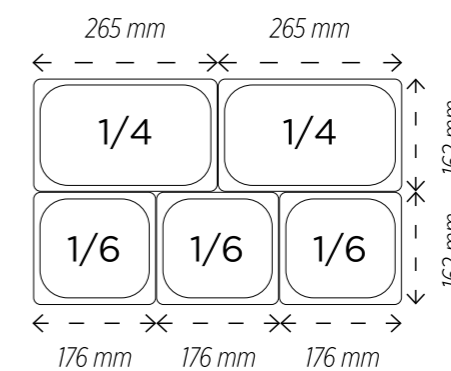

Ref. 175-B495/W | EAN: 8435123236258

18 | U/V1 | 324

Ref. 175-B495/B | EAN: 8435123236265

18 | U/V1 | 324

Ref. 175-B494/B | EAN: 8435123236388

24 | U/V1 | 720

Ref. 175-B500/W | EAN: 8435123236432

28 | U/V1 | 336

Ref. 175-B499/W | EAN: 8435123236296

28 | U/V1 | 504

Ref. 175-B498/B | EAN: 8435123236425

12 | U/V1 | 192

Ref. 175-B499/B | EAN: 8435123236302

28 | U/V1 | 504