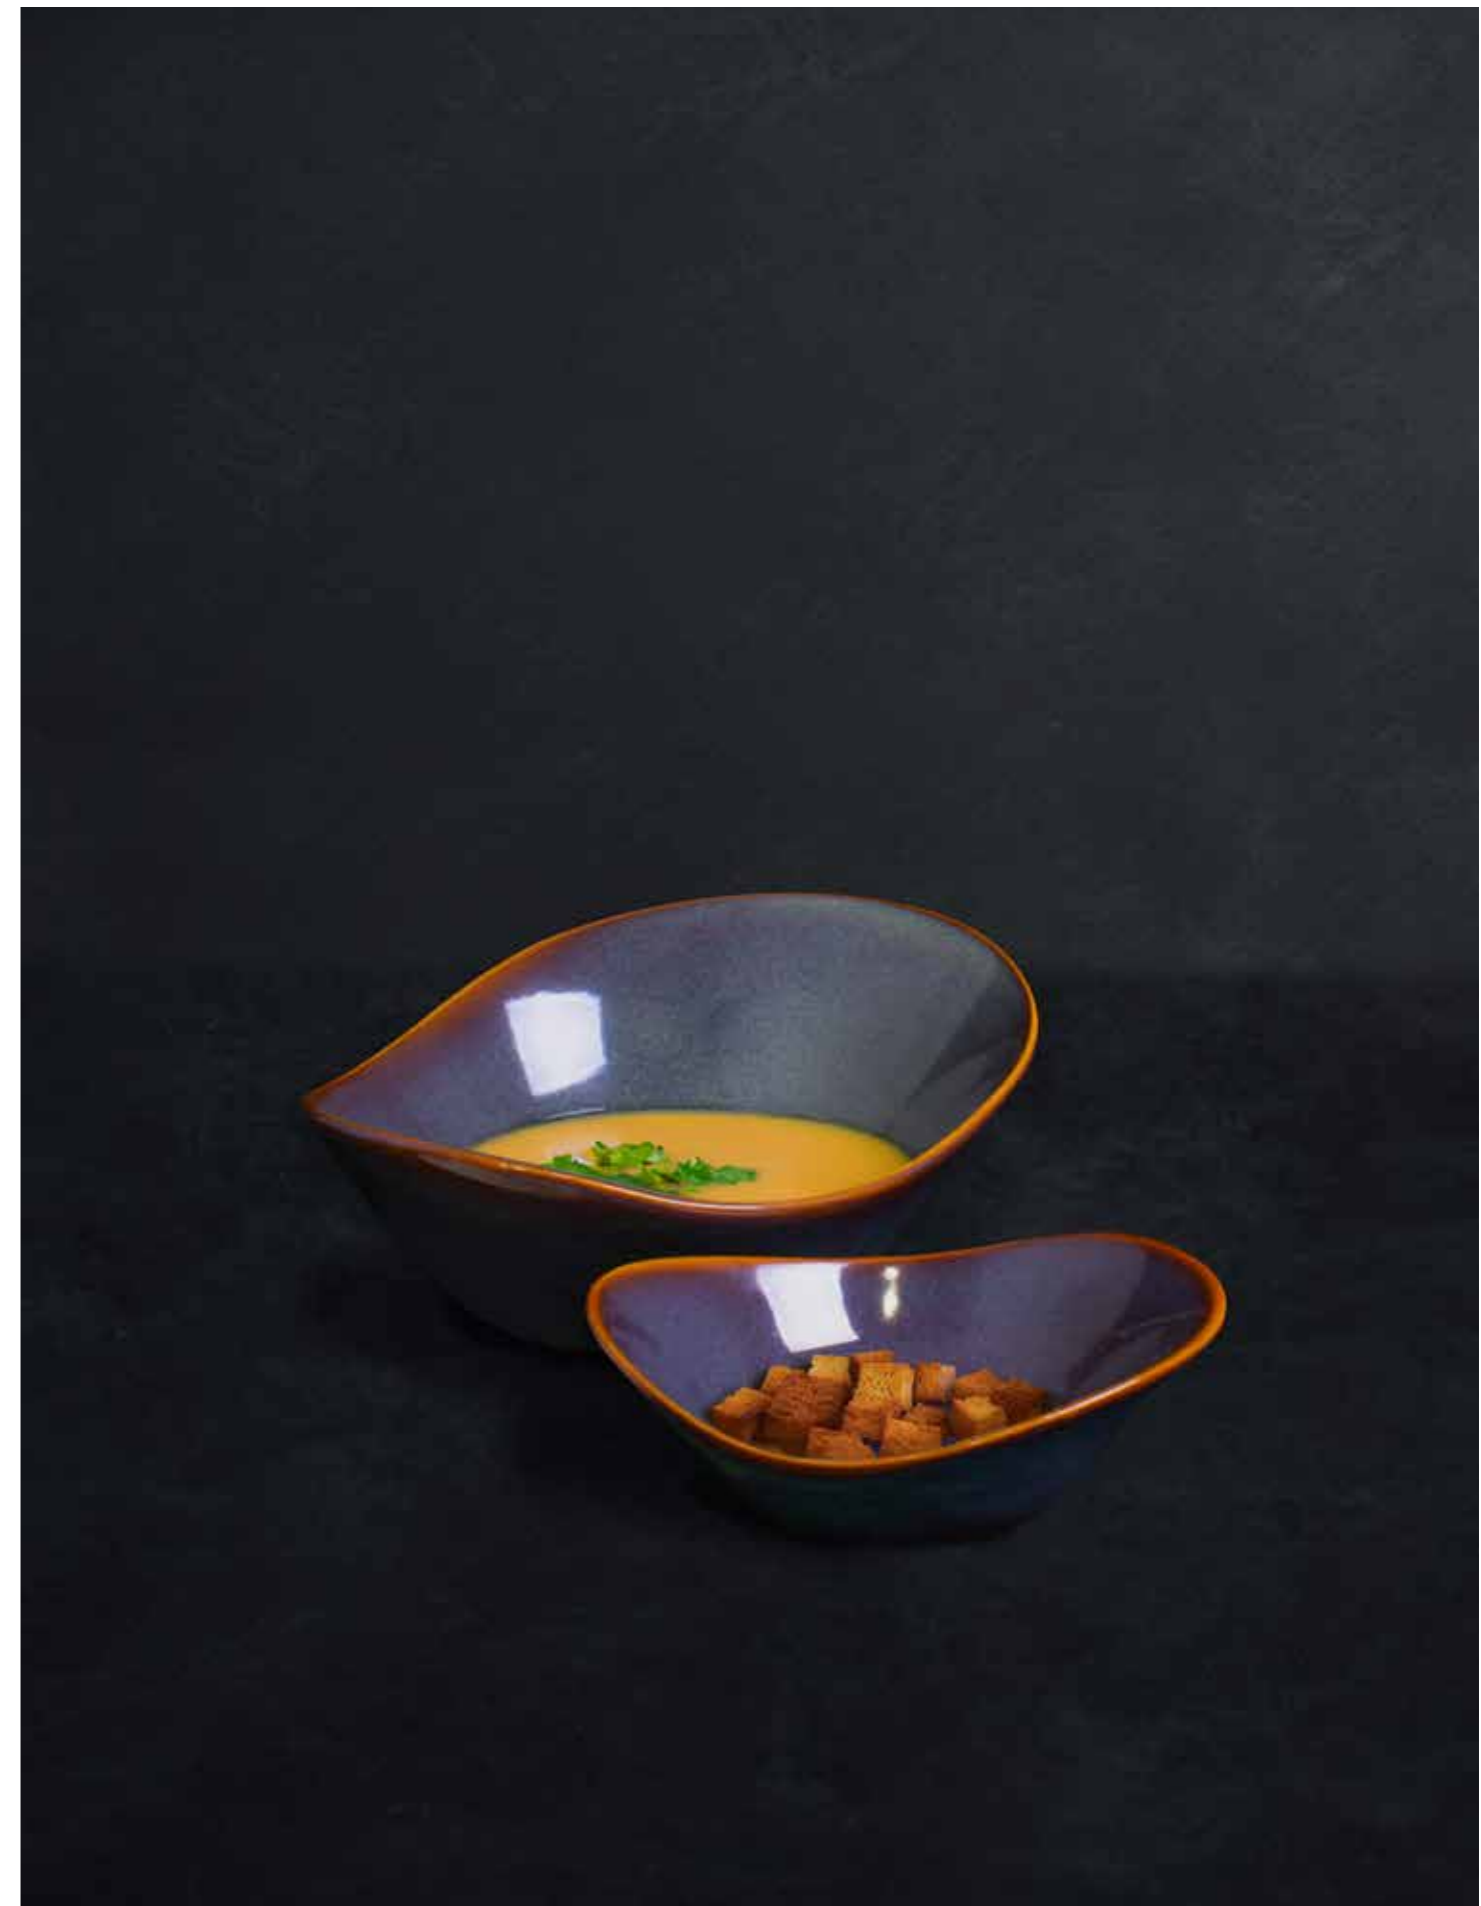

↳ DROP MYSTIC

Ref. 204-0237 | EAN: 8435123293855

📦 12 | U/V 1 | 🍴 -

Ref. 204-0238 | EAN: 8435123293862

📦 12 | U/V 1 | 🍴 -

Ref. 204-0239 | EAN: 8435123293879

📦 6 | U/V 1 | 🍴 -

Ref. 204-0374 | EAN: 8435123301543

📦 12 | U/V 1 | 🍴 -

Ref. 204-0381 | EAN: 8435123301611

📦 6 | U/V 1 | 🍴 -